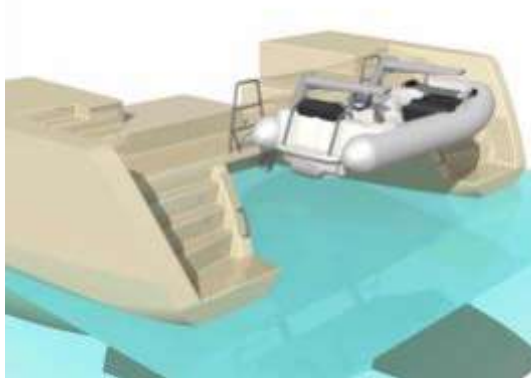

BOSSOIRS HYDRAULIQUES
« TENDERLIFT »
« TENDERLIFT »
HYDRAULIC DAVITS